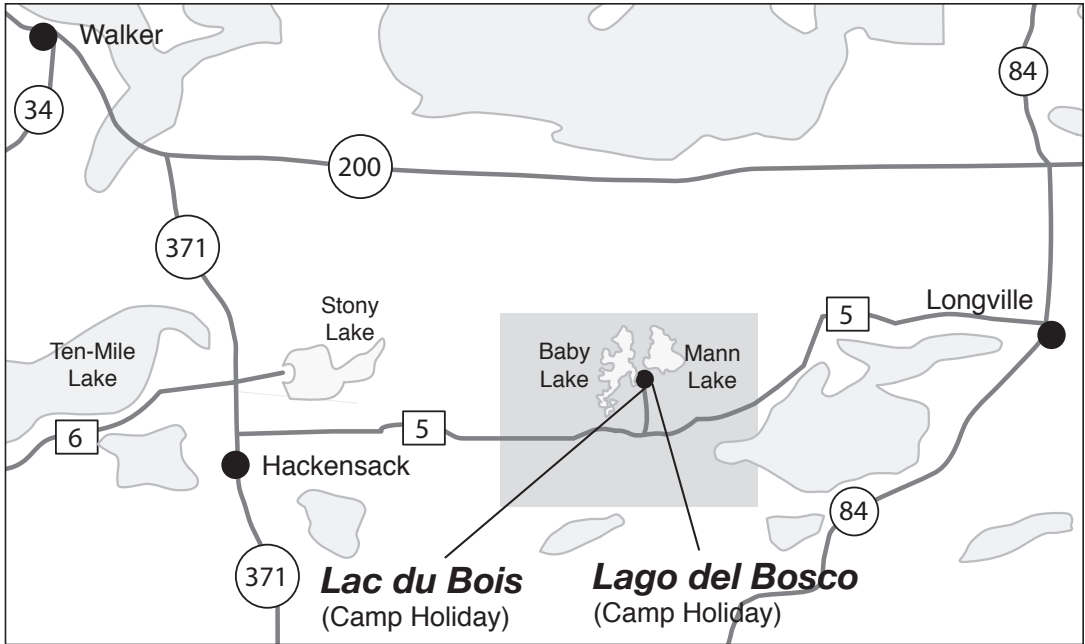

# MAP 11

*Lac du Bois* — FRENCH HACKENSACK\*  
*Lago del Bosco* — ITALIAN HACKENSACK

MAPS AND DIRECTIONS

### From Hackensack

- go north on Hwy 371 for 0.1 mile
- turn east on County Road 5
- drive 8.5 miles
- turn left at green highway sign directing you to Camp Holiday
- go 2 miles to the Village, going past the beach area onto the soccer field where parking is available

*\*Map for additional French site:  
Bemidji, Page 39*

*For map of Minnesota, refer to Page 38.*

### From Longville

- go north on 84
- turn west on County Road 5
- go 9 miles
- turn right at green highway sign directing you to Camp Holiday
- go 2 miles to the Village, going past the beach area onto the soccer field, where parking is available